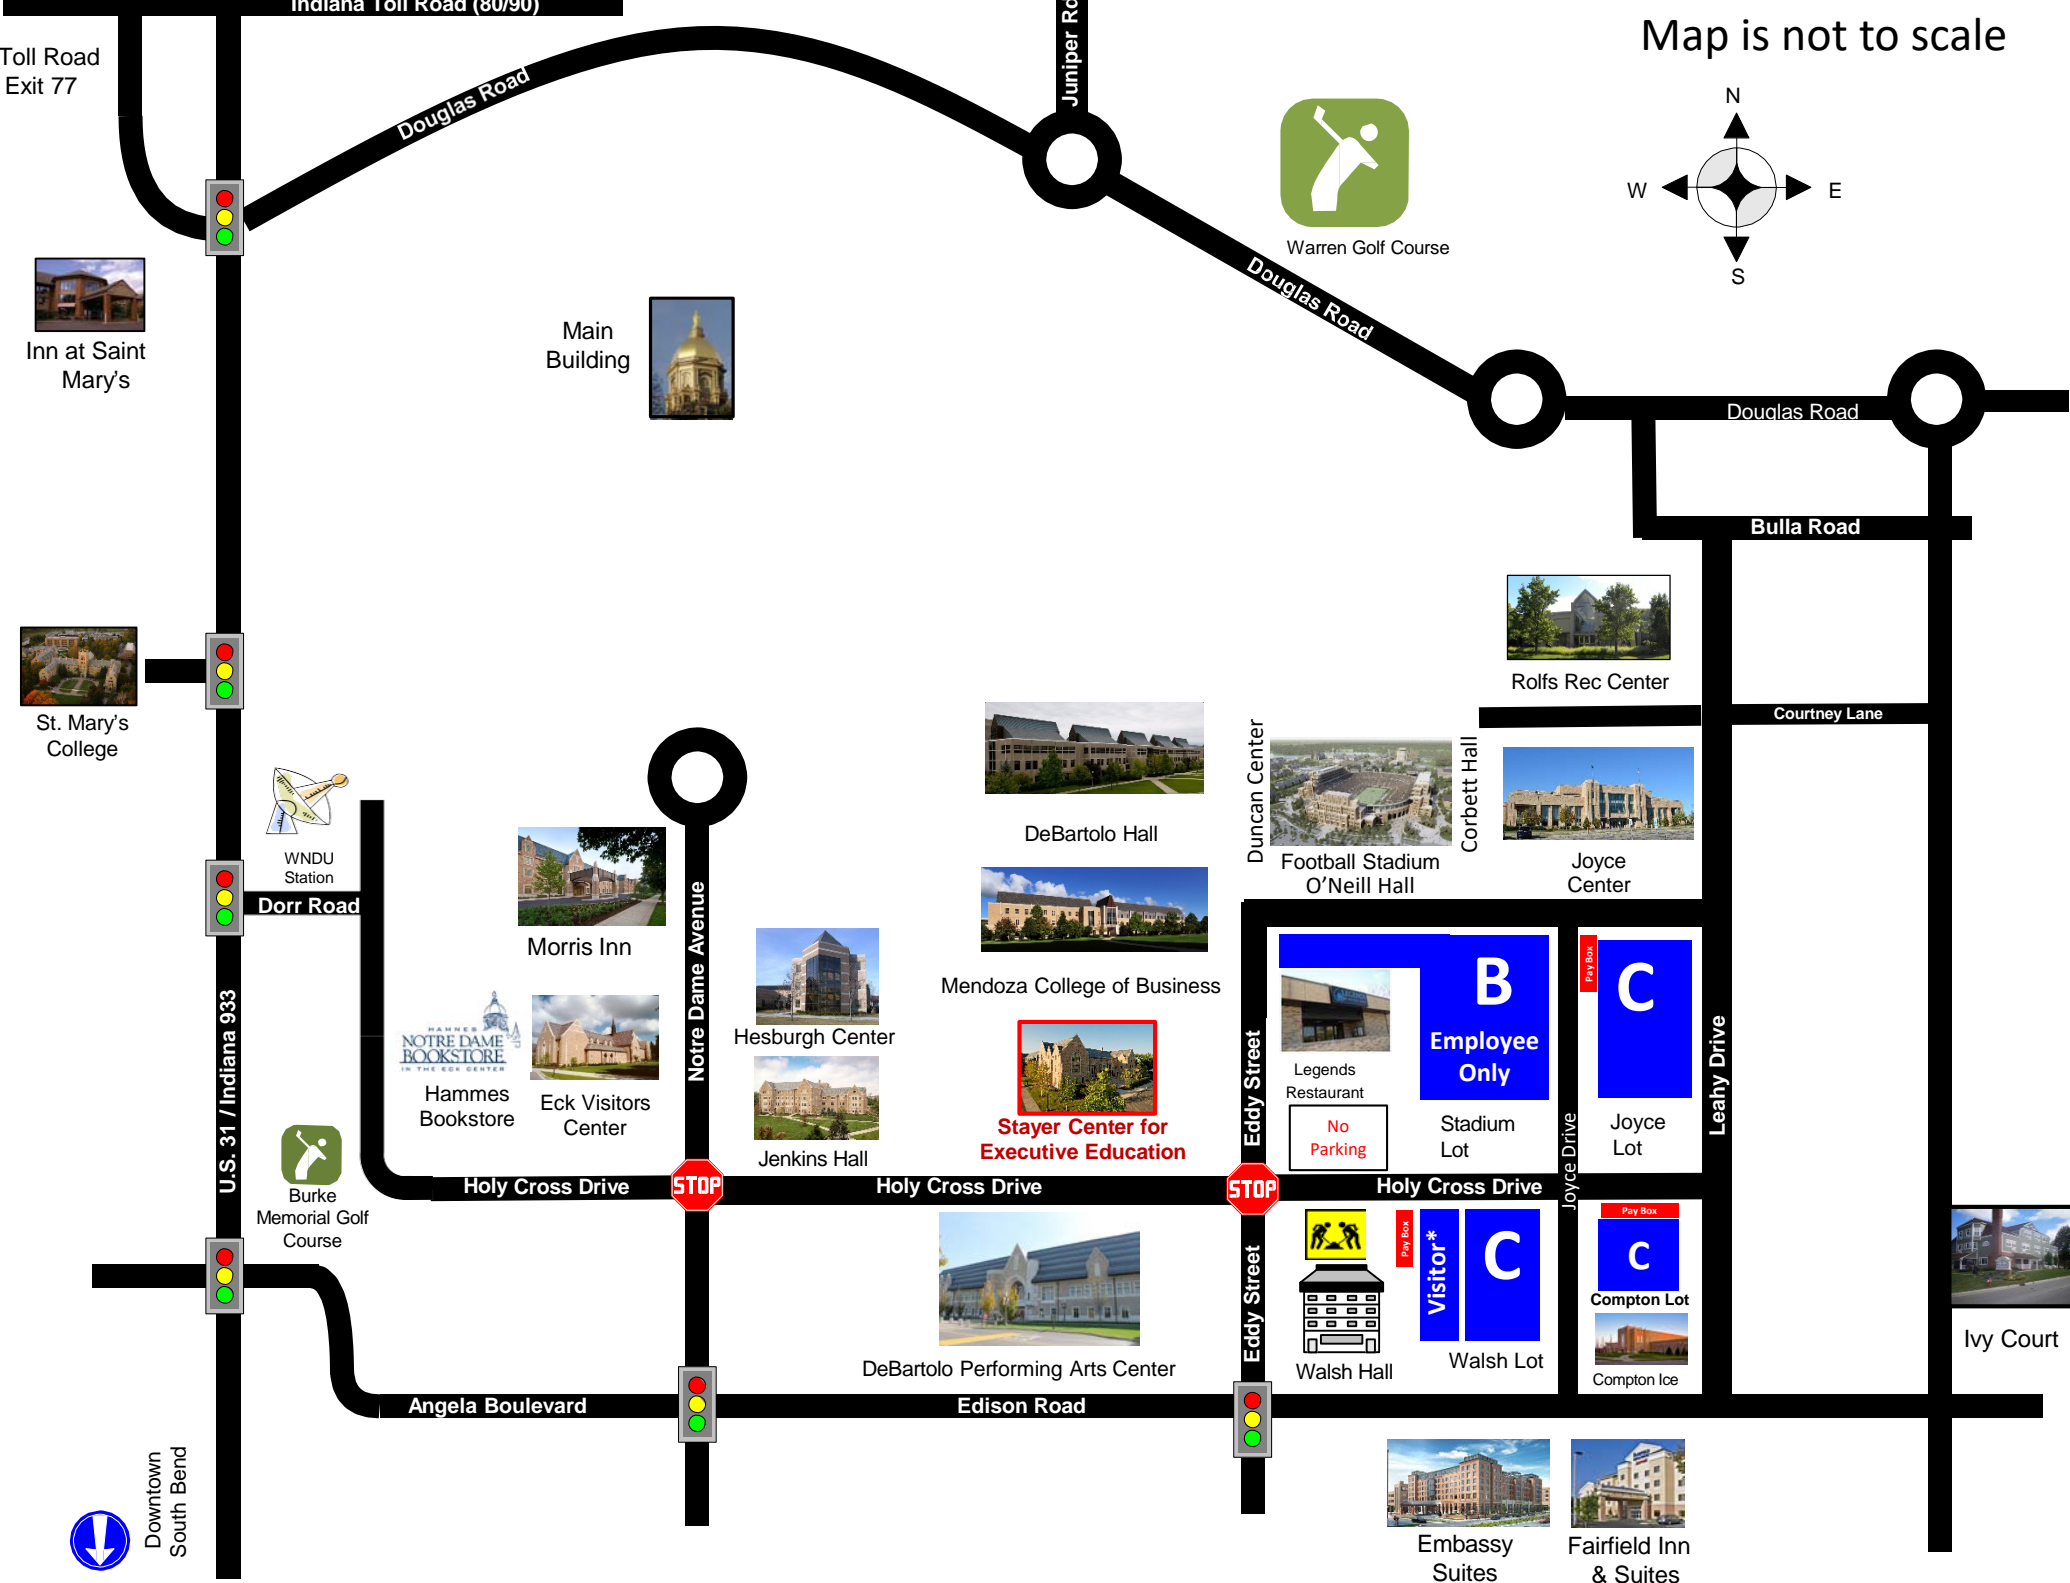

Map is not to scale

Warren Golf Course

Inn at Saint Mary's

Main Building

St. Mary's College

WNDU Station

Dorr Road

Morris Inn

Hammes Bookstore

Eck Visitors Center

Burke Memorial Golf Course

Notre Dame Avenue

Hesburgh Center

Jenkins Hall

DeBartolo Hall

Mendoza College of Business

Douglas Road

Juniper Rd

Indiana Toll Road (80/90)

Douglas Road

Toll Road Exit 77

U.S. 31 / Indiana 933

Downtown South Bend

Employee Only

Legends Restaurant

No Parking

Stadium Lot

Pay Box

C

Joyce Lot

Visitor*

Walsh Lot